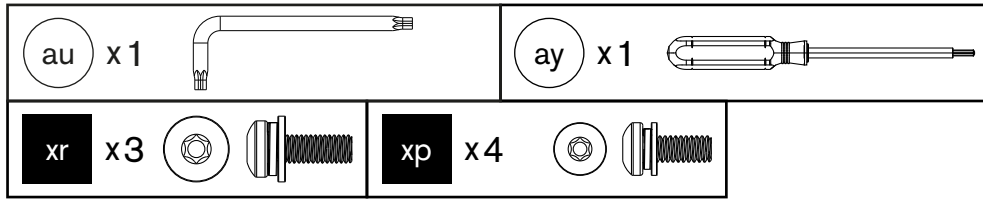

Screwdriver M5		
1x	ay	
Art. 18.371.75		

NON rechargeable battery 1.5V (AAA)		
4x		

DAVOS 570 G

1.

2.

3.

DAVOS 570 G

6.