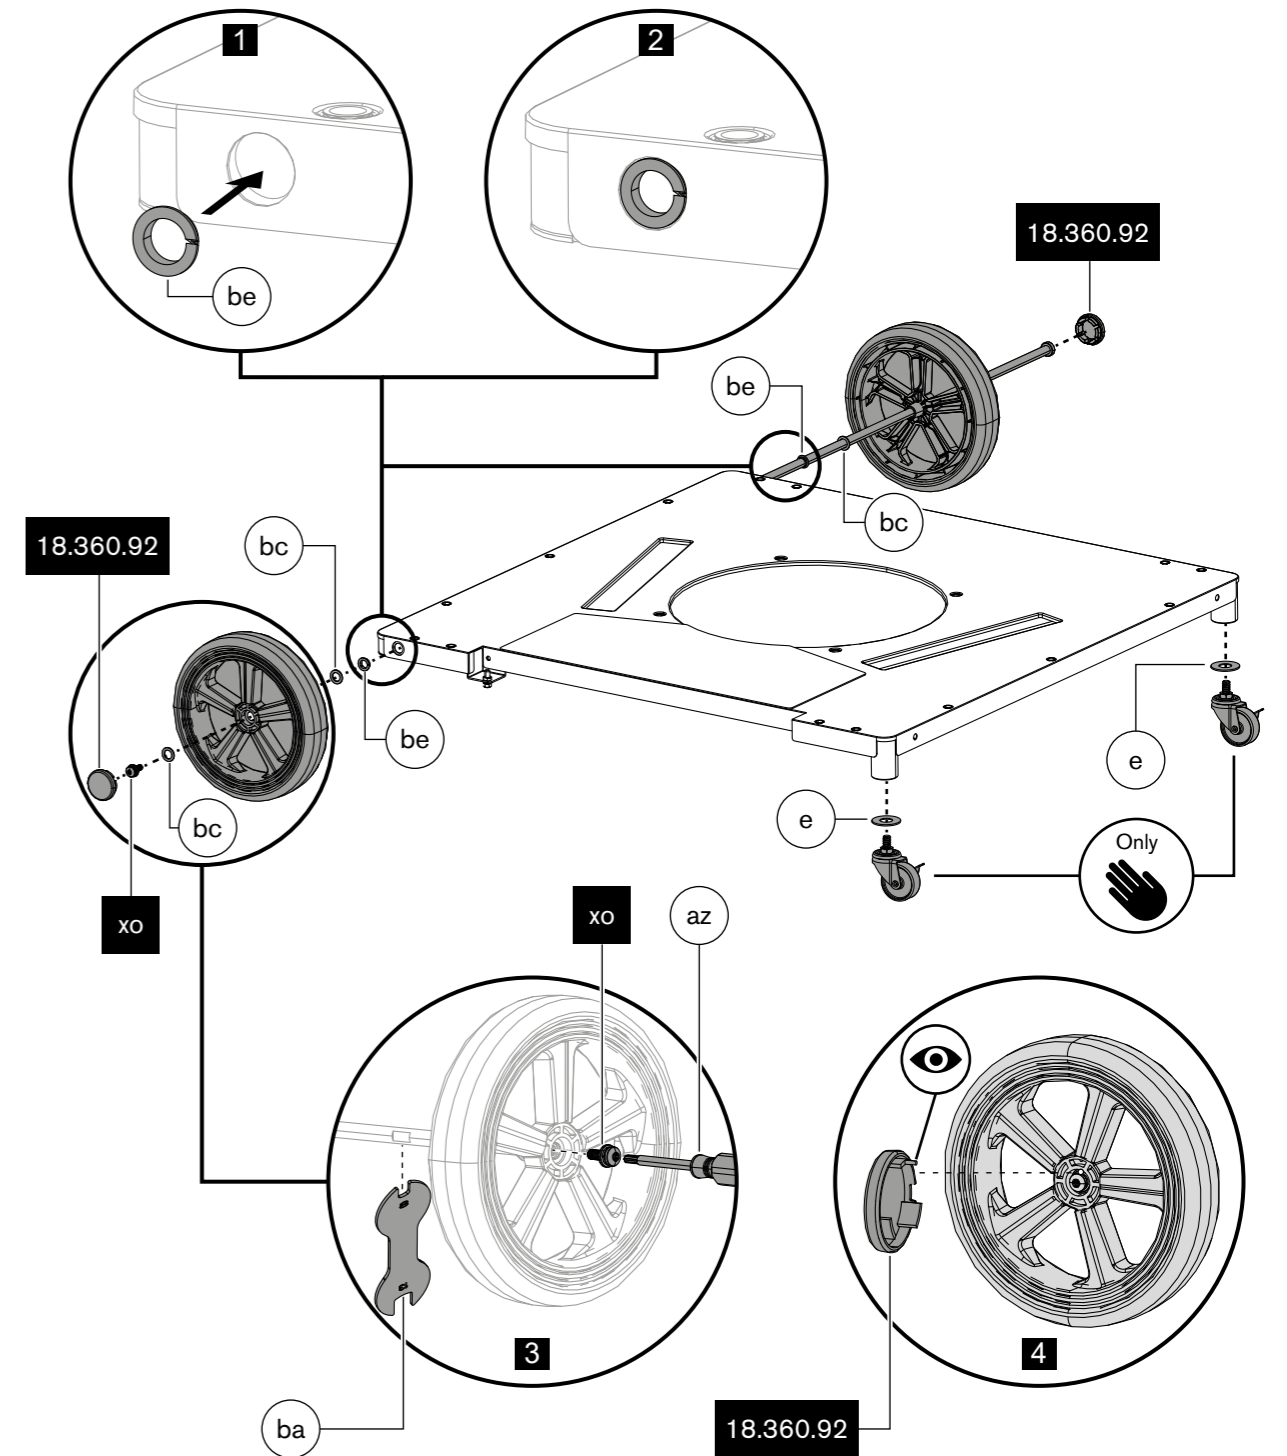

Accessory Pin		
3x		
Art. 18.325.29		

M6 x 30		
4x	zg	
Art. 18.371.97		

Clip Bearing		
2x	bq	
Art. 18.371.85		

Cable tree fixation clips		
1x	an	
Art. 18.371.43		

Shims 1mm		
2x		
Art. 18.372.07		

NON rechargeable battery 1.5V (AAA)		
10x		

1.

2.

ba x1		az x1		e x2	
bc x3		be x2		xo x1	
				18.360.92 x2	

3.

4.

5.

6.

7.