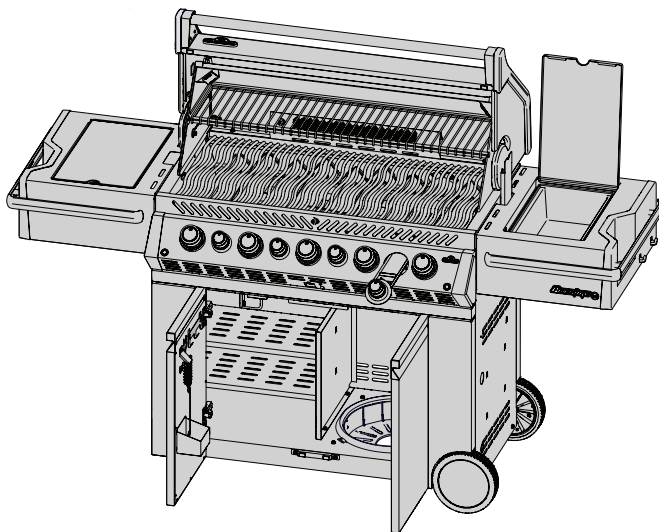

Napoleon products are protected by one or more U.S. and Canadian and/or foreign patents or patents pending.

PHONE:
+31 345-58-8655

EMAIL:
eu.info@napoleon.com

ONLINE:
www.napoleon.com

NAPOLEON GRILLS EUROPE
De Riemsdijk 22, 4004 LC, Tiel
The Netherlands