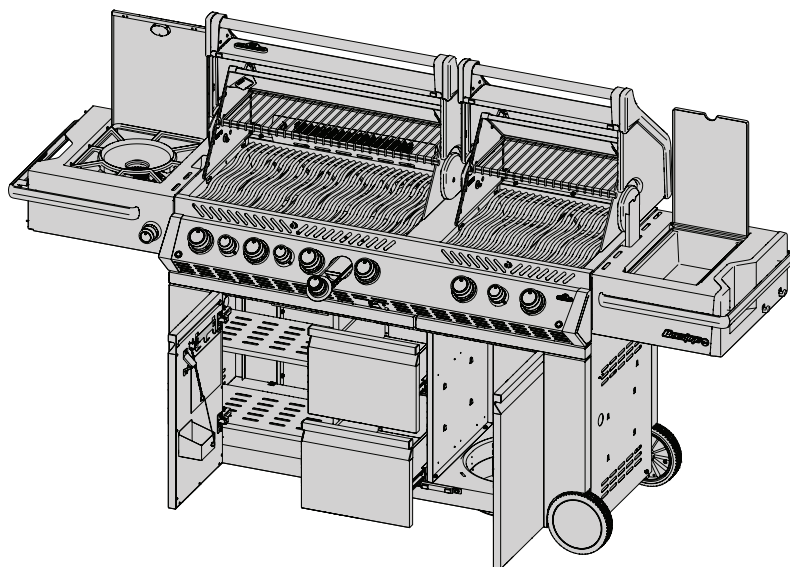

PRO825RSBI-3

PRO665RSIB-3