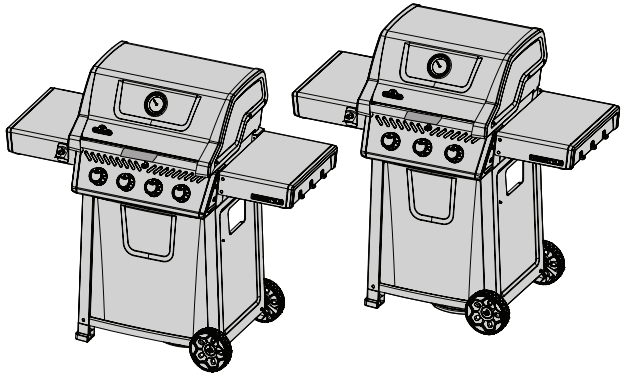

F425/365

F425/365SB

F425SIB
F425DSIB
F365SIB
F365DSIB