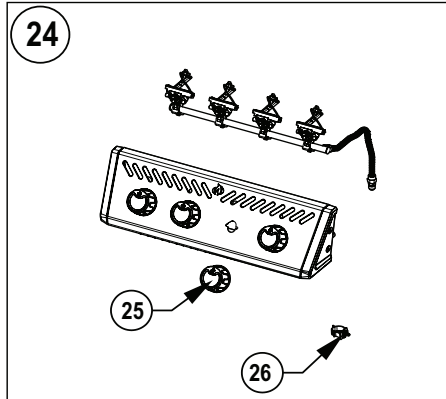

Accessories Parts List

	Description	F365	F425	F425-PHM
61444	Cover	ac	ac	ac
56425	Cast Iron Griddle	ac	ac	ac
67732	Charcoal Tray	ac	ac	ac
62007	Grease Trays Foil (5 pieces)	ac	ac	ac

x- standard
p- propane
n- natural gas
ac- accessory