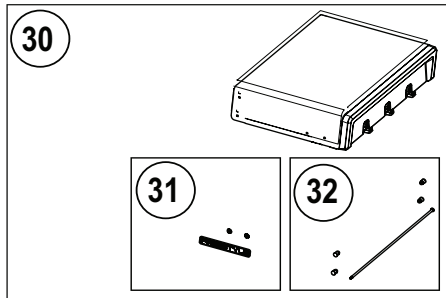

Accessories Parts List

	Description	F365	F425	F425-PHM
61444	Cover	ac	ac	ac
56425	Cast Iron Griddle	ac	ac	ac
67732	Charcoal Tray	ac	ac	ac
62007	Grease Trays Foil (5 pieces)	ac	ac	ac

x- standard
p- propane
n- natural gas
ac- accessory