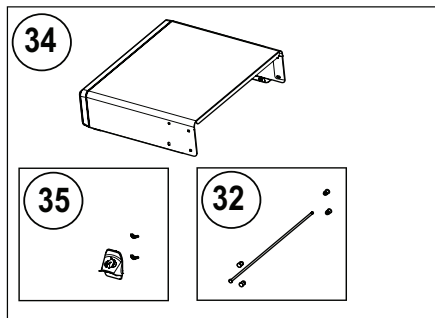

Accessories Parts List

	Description	F365	F425	F425-PHM
61444	Cover	ac	ac	ac
56425	Cast Iron Griddle	ac	ac	ac
67732	Charcoal Tray	ac	ac	ac
62007	Grease Trays Foil (5 pieces)	ac	ac	ac

x- standard
p- propane
n- natural gas
ac- accessory