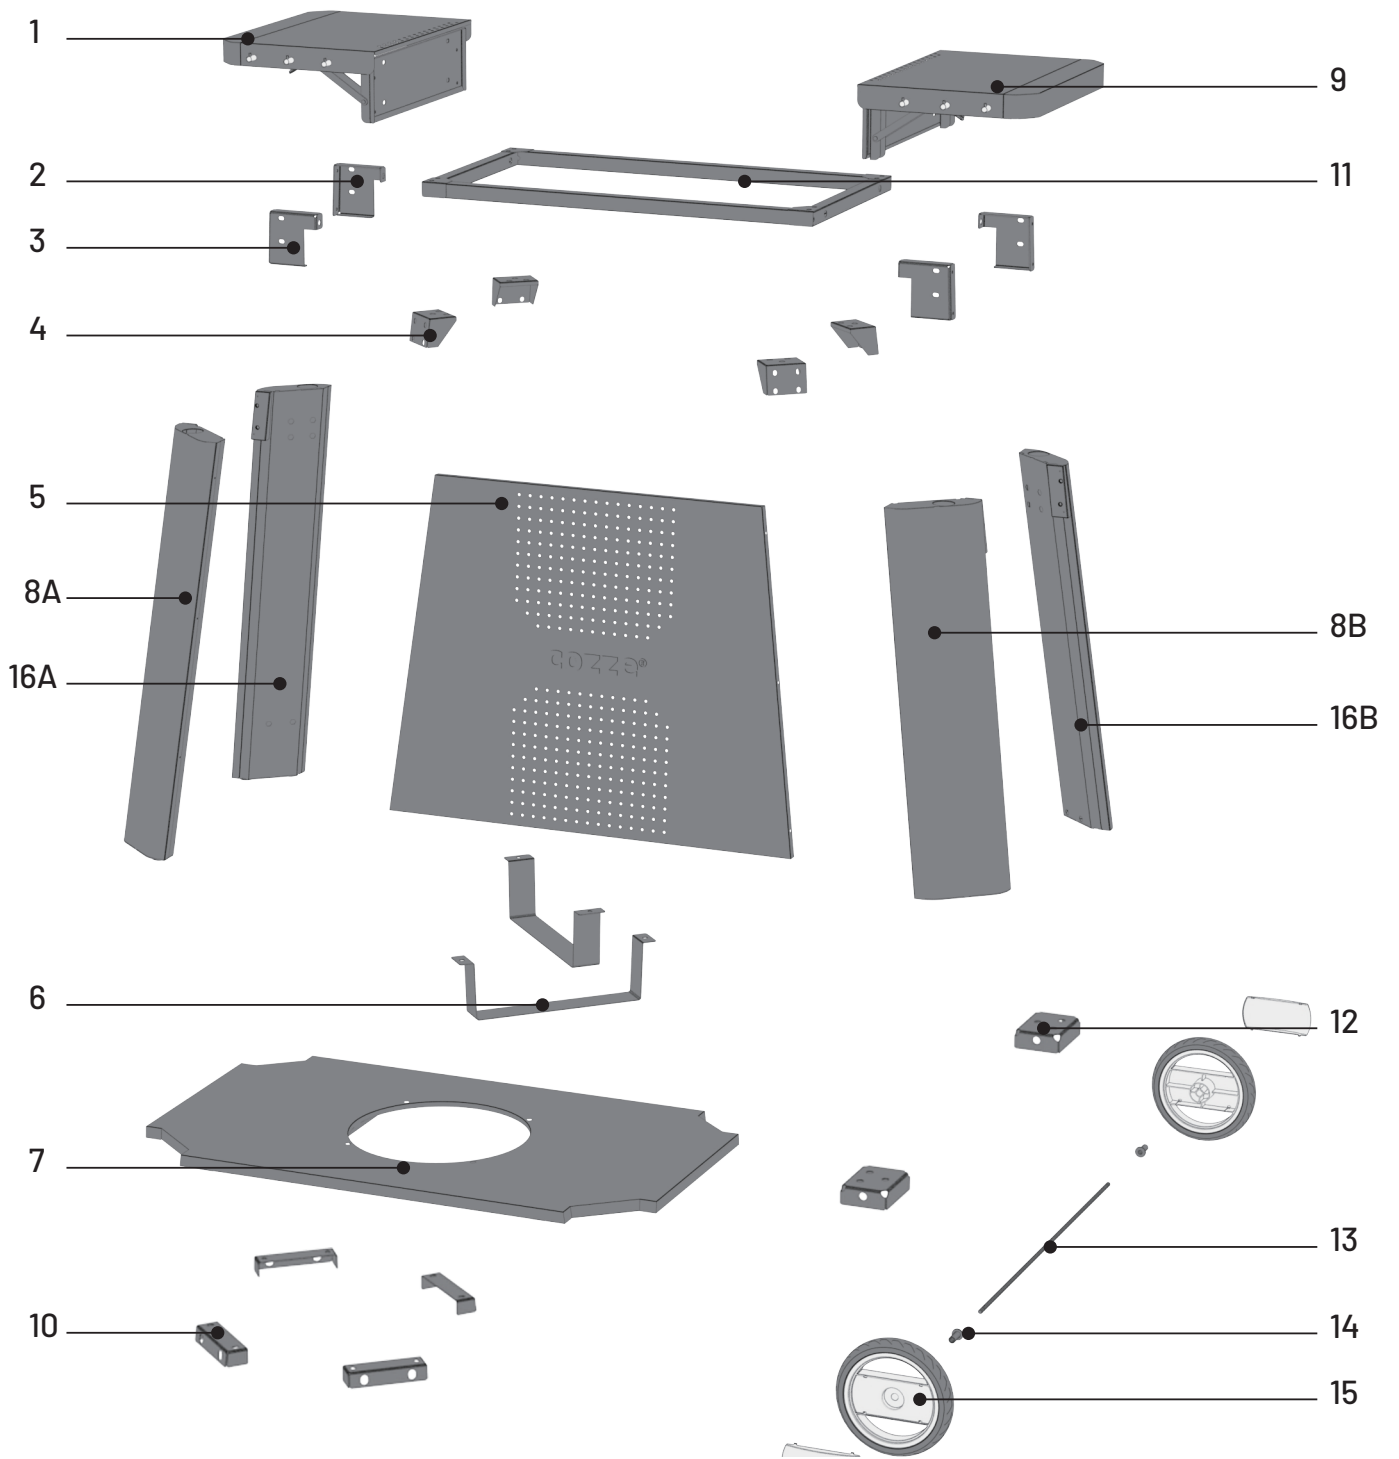

# ASSEMBLY INSTRUCTIONS FOR PREMIUM CART XL

FIND A VIDEO ON  
HOW TO ASSEMBLE THE CART XL  
HERE [COZZEBBQ.COM/ASSEMBLY](https://COZZEBBQ.COM/ASSEMBLY)

**cozze®**

1		1pc.	6		2pcs.
2		2pcs.	7		1pc.
3		2pcs.	8A		1pc.
4		4pcs.	8B		1pc.
5		1pc.	9		1pc.

10		4pcs.	15		2pcs.
11		1pc.	16A		1pc.
12		2pcs.	16B		1pc.
13		1pc.	17		2pcs.
14		2pcs.			

A	M6X12 	37pcs.	H	Ø8.5 	4pcs.
B	M6X40 	12pcs.	J	M8 	2pcs.
C	ST4.2X10 	14pcs.	F	M6X8 	14pcs.
E	M6 	1pc.	K	Ø6.5 	4pcs.

J	M8	2pcs.	H	Ø8.5	4pcs.
					

A	M6X12	5pcs.	E	M6	1pc.
					

C	ST4.2X10 	6pcs.
---	---	-------

F	M6X8 	4pcs.
---	---	-------

B	M6X40 	2pcs.	K	Ø6.5 	2pcs.
---	--	-------	---	---	-------

17

F	M6X8 	4pcs.
---	---	-------

18

B	M6X40 	2pcs.	K	Ø6.5 	2pcs.
---	--	-------	---	---	-------

19

20

25

26

OK

27