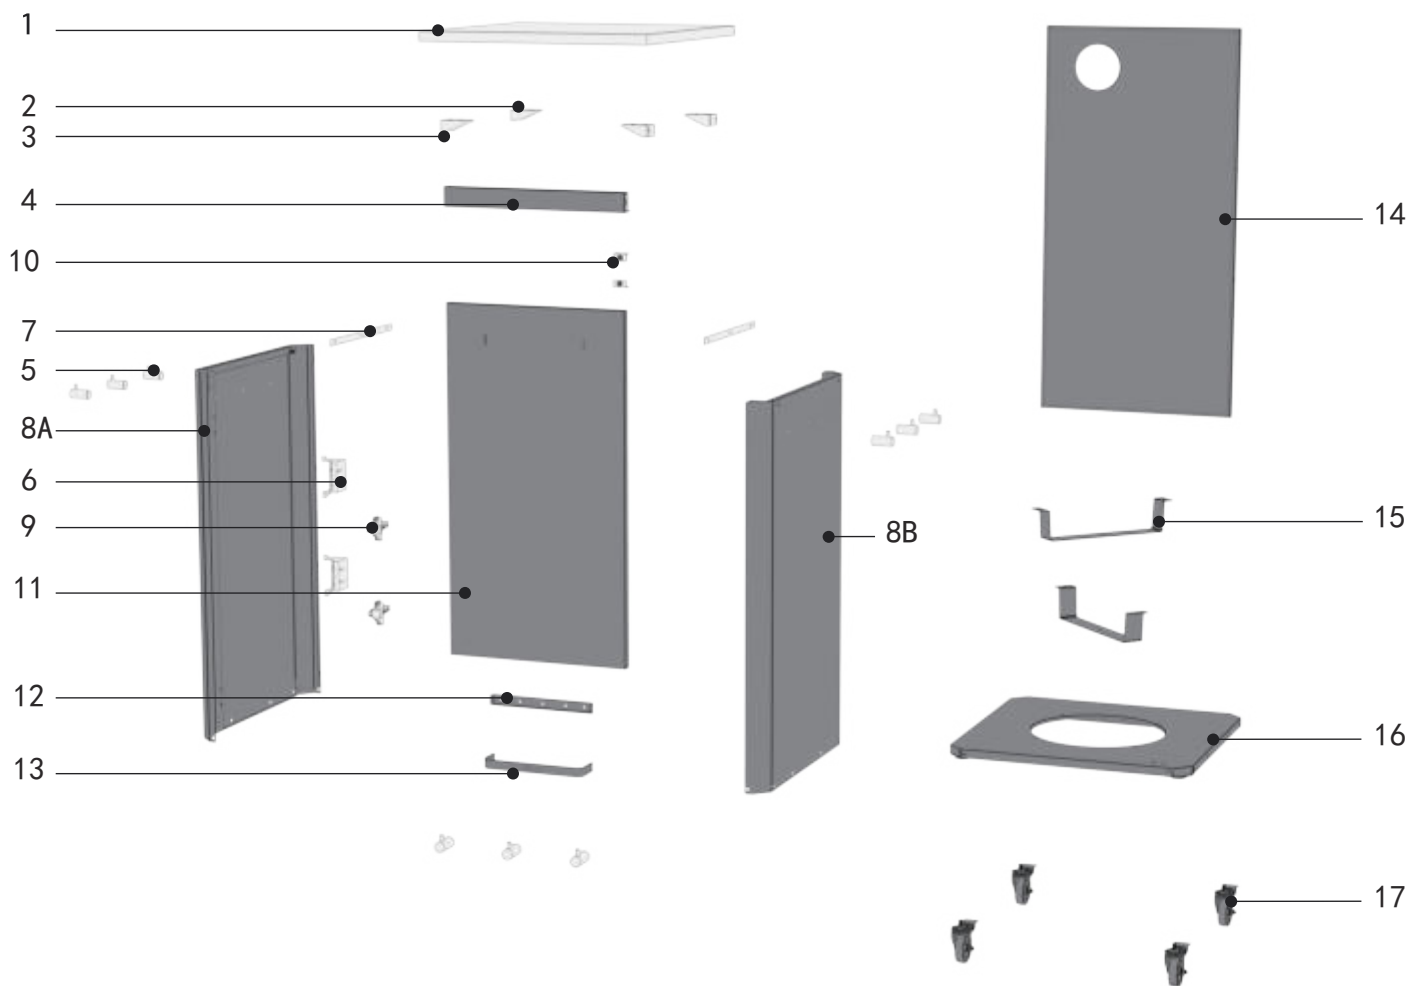

ASSEMBLY INSTRUCTIONS FOR OUTDOOR KITCHEN 60

FIND A VIDEO ON HOW TO
ASSEMBLE THE OUTDOOR KITCHEN AT
COZZEBBQ.COM/ASSEMBLY

cozze[®]

1		1pc.	7		2pcs.
2		2pcs.	8A		1pc.
3		2pcs.	8B		1pc.
4		1pc.	9		2pcs.
5		9pcs.	10		2pcs.
6		2pcs.	11		1pc.

12		1pc.	15		2pcs.
13		1pc.	16		1pc.
14		1pc.	17		4pcs.

B	M6X12 	13pcs.	E	M6 	1pc.
A	M6X30 	4pcs.	D	M4X16 	2pcs.
I	M4X8-SS 	30pcs.	F	M6X12-SS 	8pcs.
J	M6X16 	8pcs.	L	M4X8 	15pcs.

(Included)

+

(Not included)

B	<p>M6X12</p> 	2pcs.
---	--	-------

J	<p>M6X16</p> 	4pcs.
---	--	-------

3

	M6X12	
B		2pcs.

4

M6X16

J

4pcs.