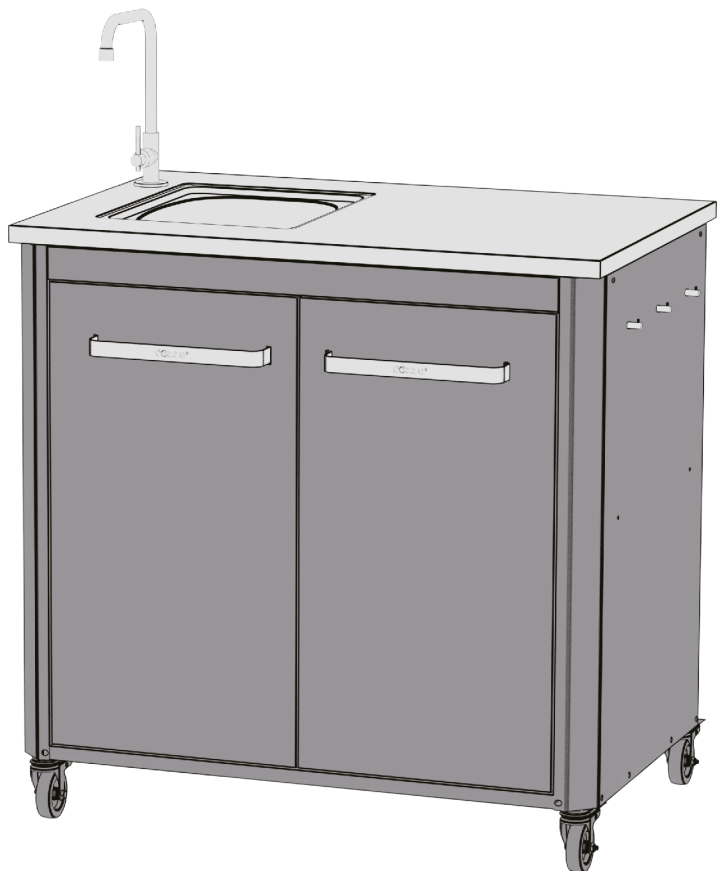

34

D	M4X16 	4pcs.	K	ϕ 4.5 	4pcs.
---	--	-------	---	---	-------

35

36

OK

FIND A VIDEO ON HOW TO
ASSEMBLE THE OUTDOOR KITCHEN AT
COZZEBBQ.COM/ASSEMBLY

90529

FIND A VIDEO ON HOW TO
ASSEMBLE THE OUTDOOR KITCHEN AT
[COZZEBBQ.COM/ASSEMBLY](https://cozzebbq.com/assembly)