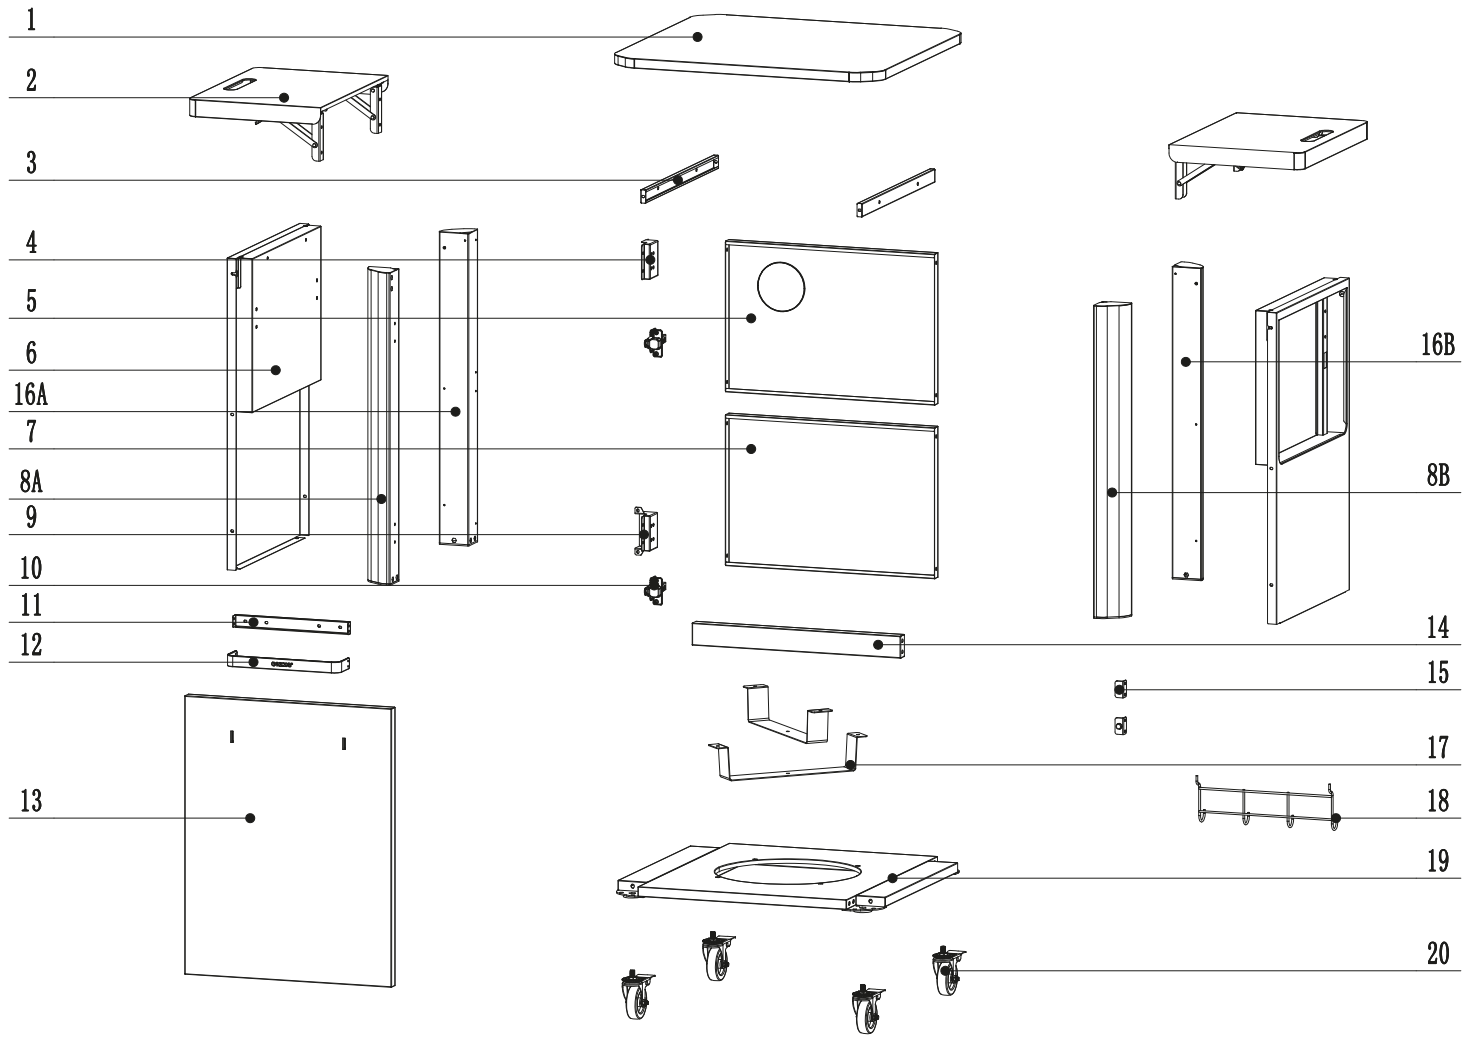

ASSEMBLY INSTRUCTIONS FOR PREMIUM 600 OUTDOOR TABLE

FIND A VIDEO ON
HOW TO ASSEMBLE THE CART XL
HERE [COZZEBBQ.COM/ASSEMBLY](https://cozzebbq.com/assembly)

cozze[®]

1  X1 pc.

2  X2 pc.

3  X2 pc.

4  X1 pc.

5  X1 pc.

6  X2 pc.

7  X1 pc.

8A  X1 pc.

8B  X1 pc.

9  X1 pc.

10  X2 pc.

11  X1 pc.

12  ×1 pc.

13  ×1 pc.

14  ×1 pc.

15  ×2 pc.

16A  ×1 pc.

16B  ×1 pc.

17  ×2 pc.

18  ×1 pc.

19  ×1 pc.