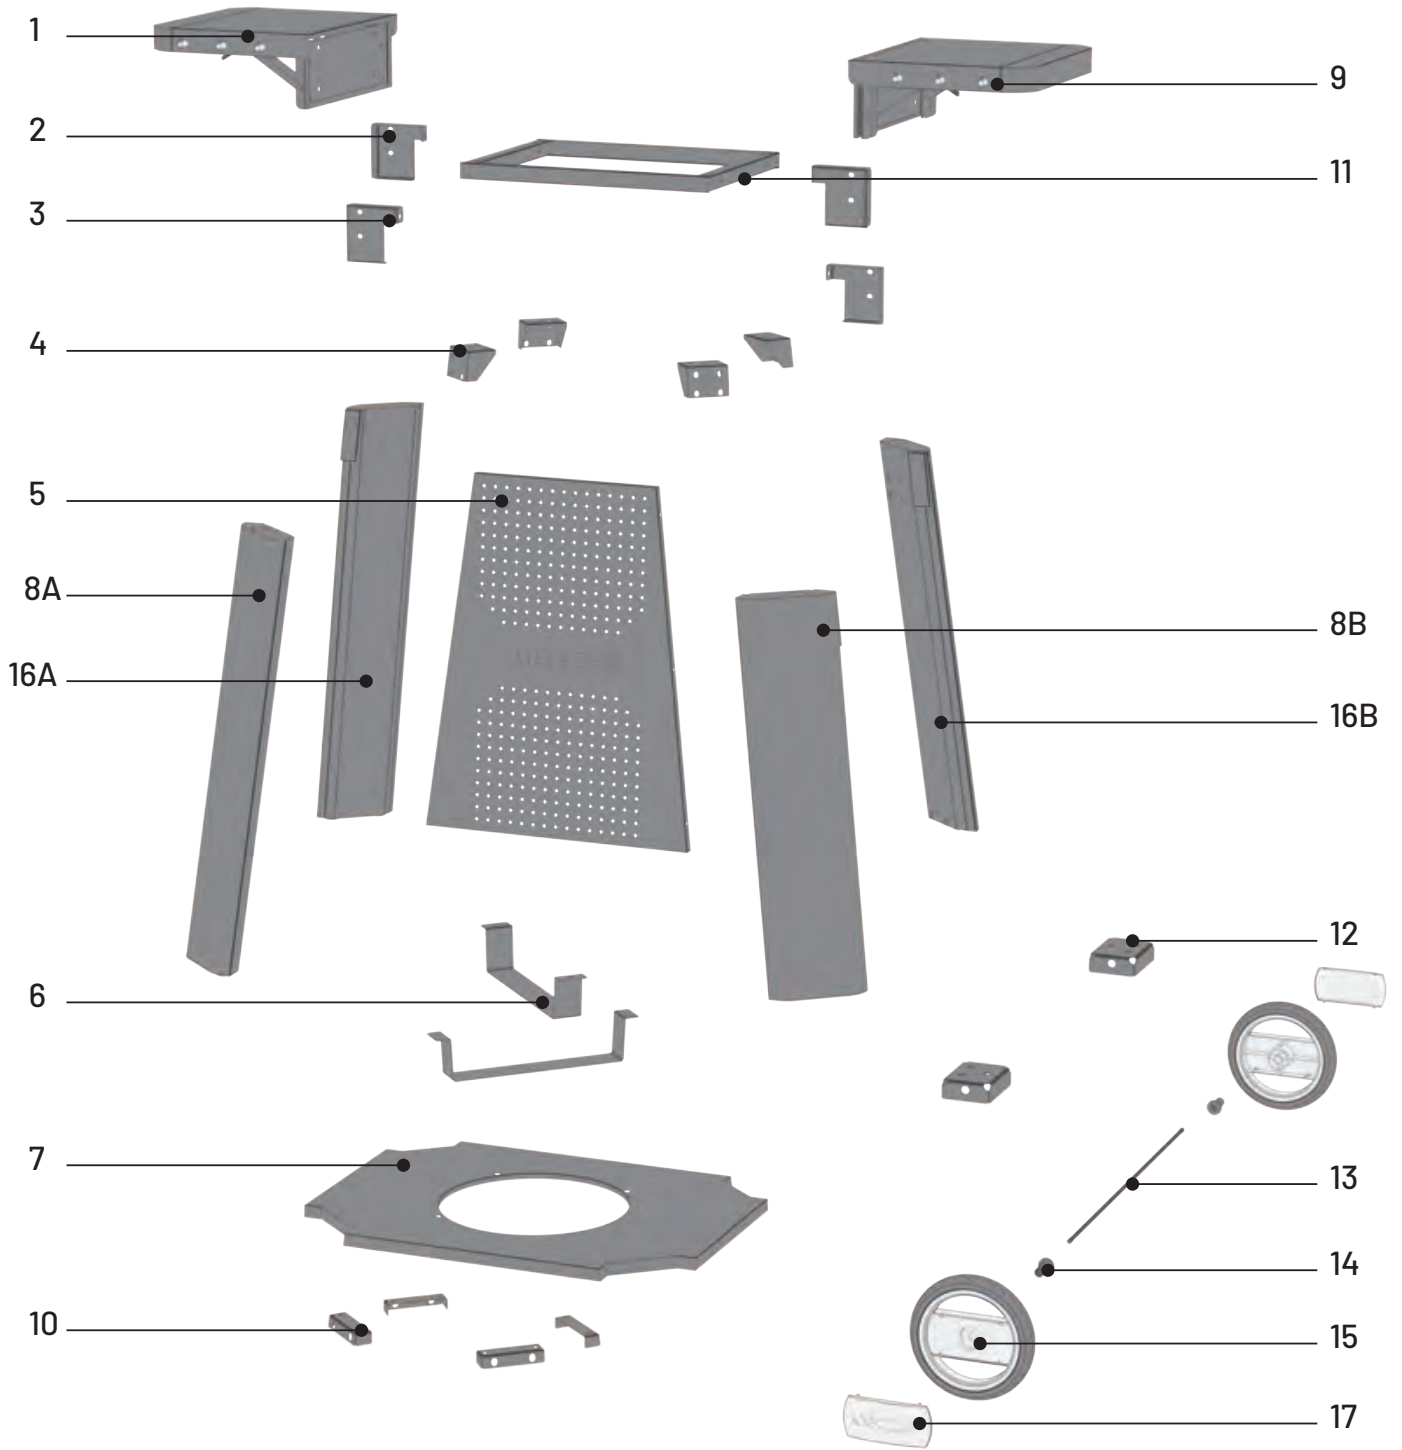

ASSEMBLY INSTRUCTIONS FOR PREMIUM CART

HAPPINESS
BY COZZE

FIND A VIDEO ON
HOW TO ASSEMBLE THE CART
HERE COZZEBBQ.COM/ASSEMBLY

cozze®

1		1pc.	6		2pcs.
2		2pcs.	7		1pc.
3		2pcs.	8A		1pc.
4		4pcs.	8B		1pc.
5		1pc.	9		1pc.

10		4pcs.	15		2pcs.
11		1pc.	16A		1pc.
12		2pcs.	16B		1pc.
13		1pc.	17		2pcs.
14		2pcs.			

A	<p>M6X8</p> 	14pcs.	H	<p>Ø8.5</p> 	4pcs.
B	<p>M6X12</p> 	37pcs.	K	<p>M8</p> 	2pcs.
C	<p>M6</p> 	1pc.	F	<p>ST4.2X10</p> 	14pcs.
N	<p>M6X40</p> 	12pcs.	D	<p>Ø6.5</p> 	4pcs.

	M8		Ø8.5	
K		2pcs.	H	
				4pcs.

	M6X12		M6	
B		5pcs.	C	
				1pc.

	ST4.2X10	
F		6pcs.

	M6X8	
A		4pcs.

	M6X40		Ø6.5	
N		2pcs.	D	
				2pcs.

17

	M6X8	
A		4pcs.

18

N	M6X40 	2pcs.	D	Ø6.5 	2pcs.
---	--	-------	---	---	-------

19

20

B	M6X12 	4pcs.
---	--	-------

25

26

OK

27