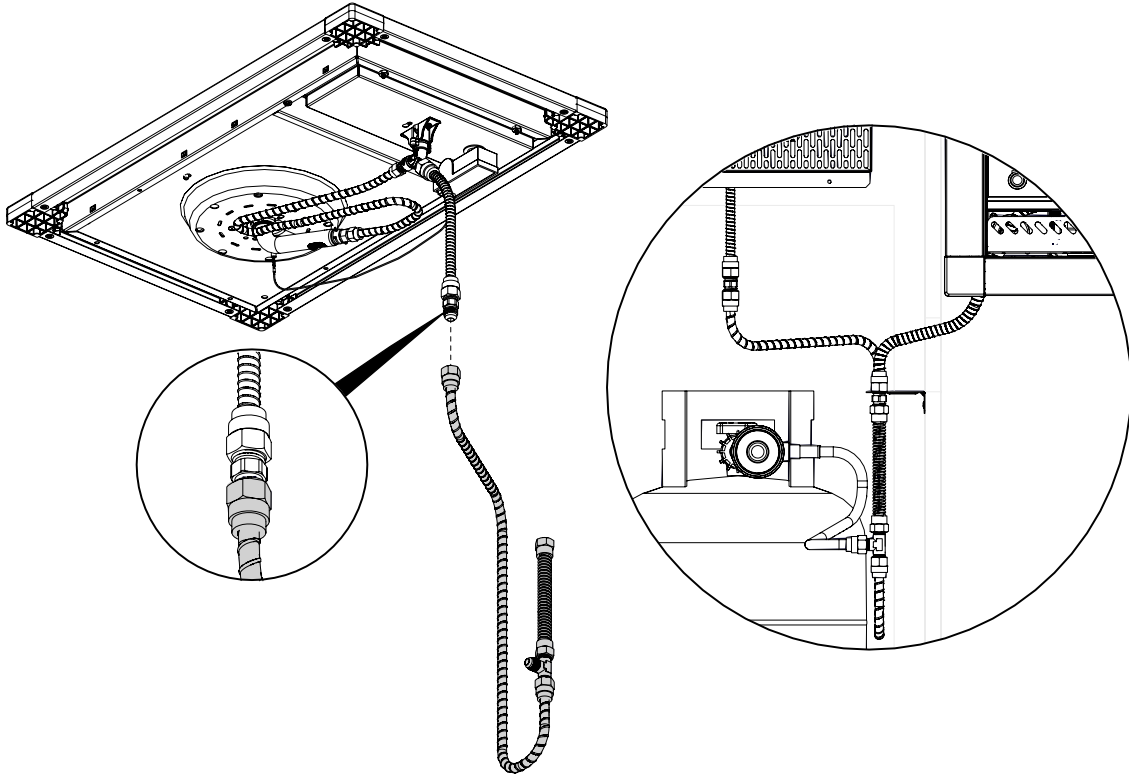

Broil King®

Broil King

S100 RANGE BURNER

802762

802763

802763PL

802766

Onward
MANUFACTURING COMPANY LIMITED
SINCE 1906
585 KUMPF DRIVE
WATERLOO, ONTARIO, CANADA
N2V 1K3

70084-S100EU REV E 10/23

1

2a

2b

3a

4

5a

6a