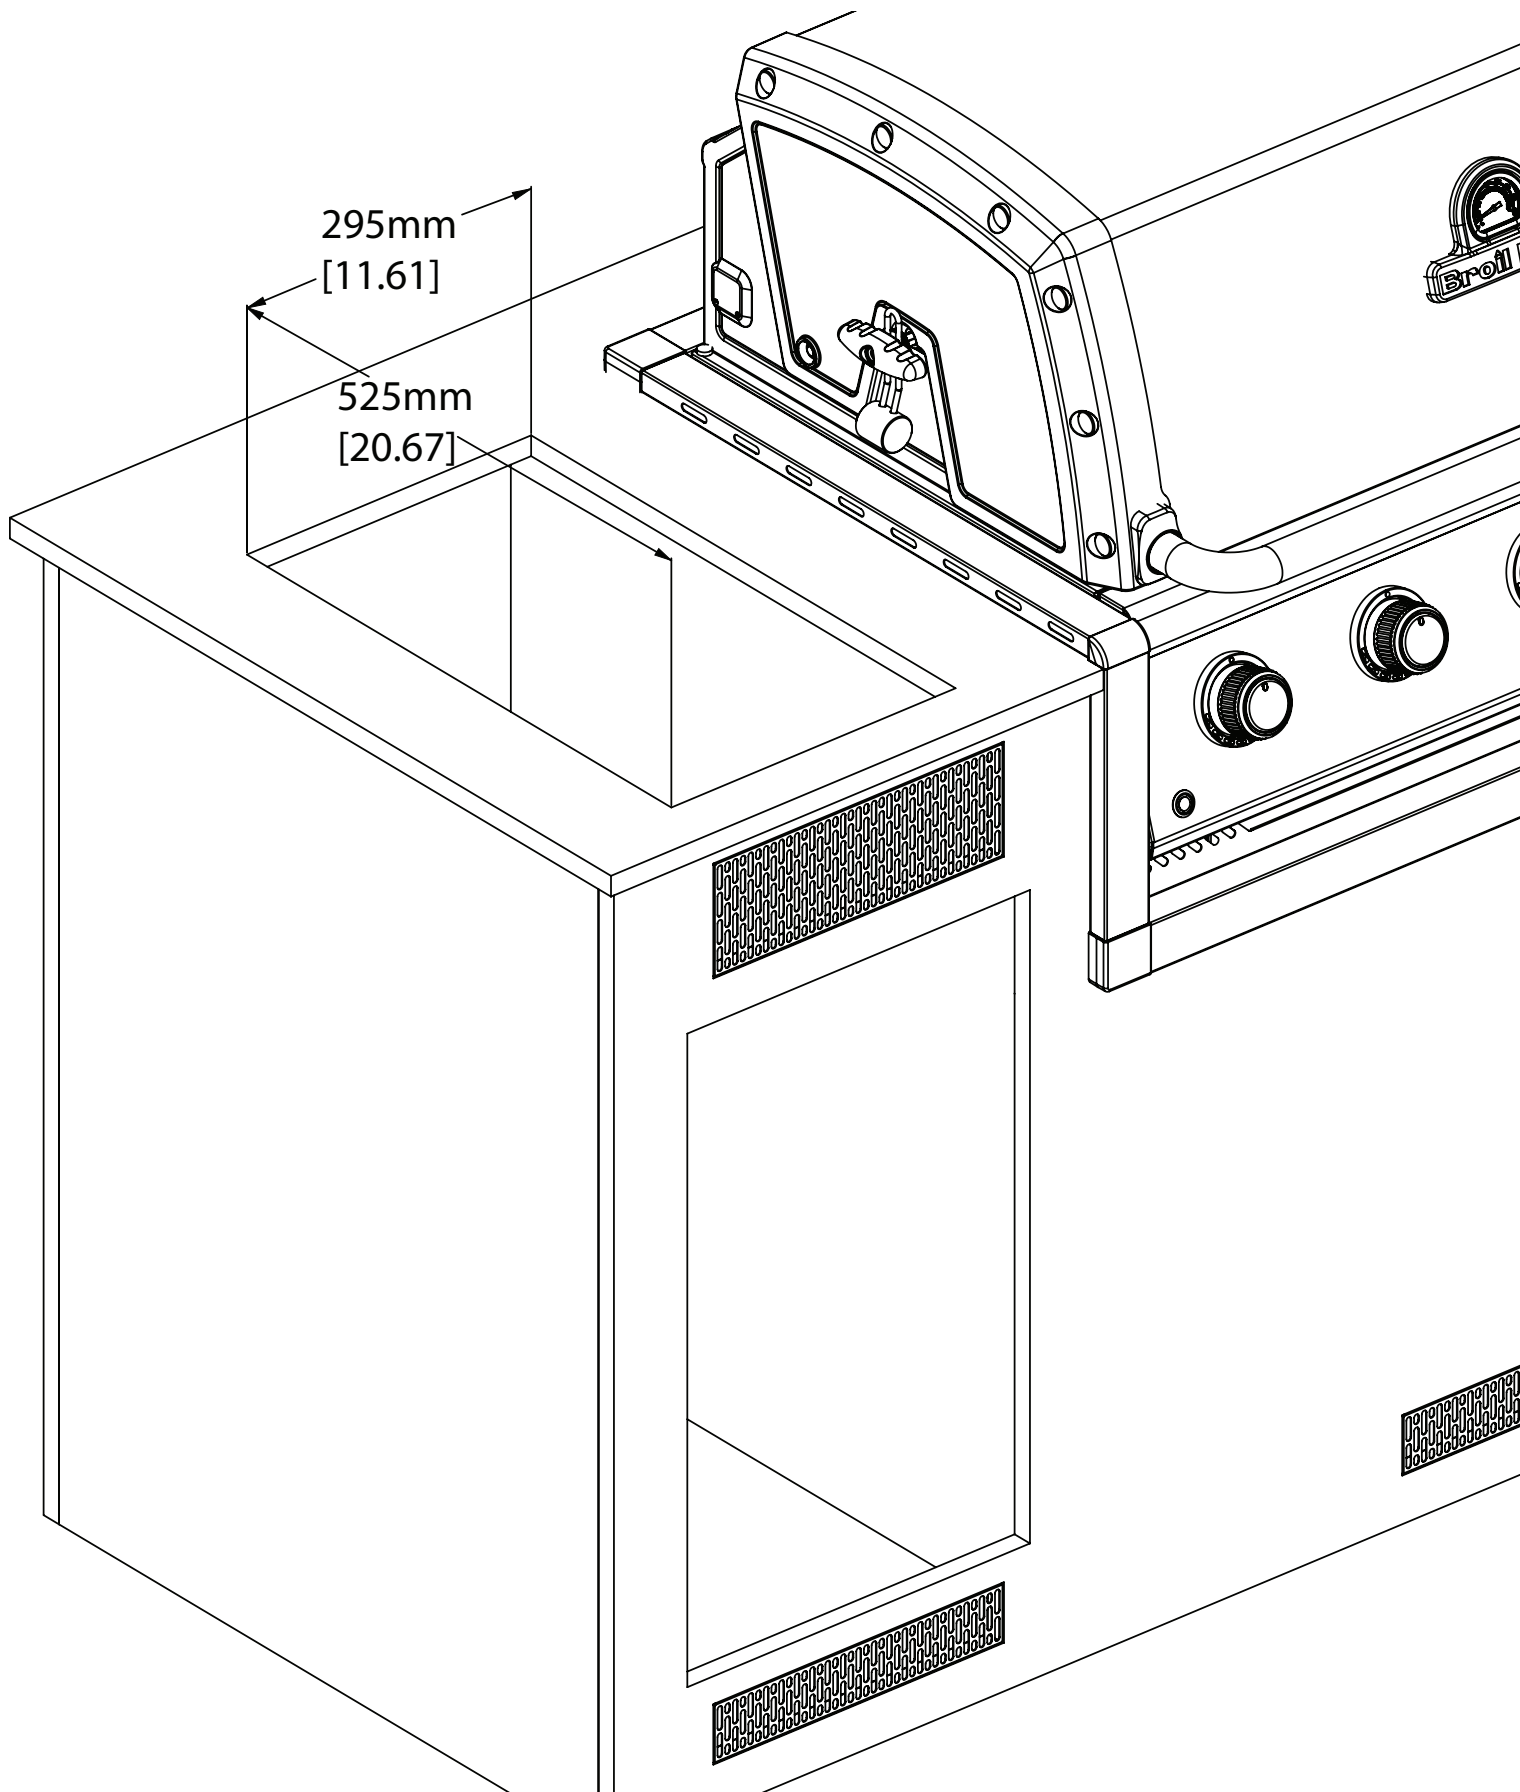

Broil King®

Broil King

S100 RANGE BURNER

802762

802763

802763PL

802766

Onward
MANUFACTURING COMPANY LIMITED
SINCE 1906
585 KUMPF DRIVE
WATERLOO, ONTARIO, CANADA
N2V 1K3

70084-S100EU REV E 10/23

1

2a

2b

3a

4

5a

6a