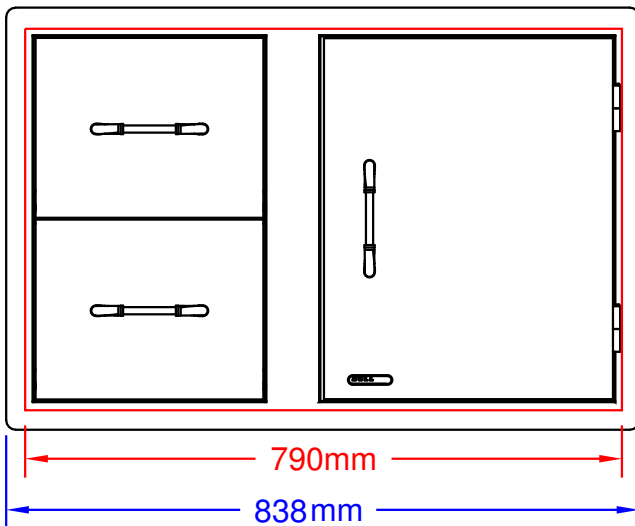

ITEMS: #25876  
DOUBLE DOOR DARWER COMBO

Top View

Isometric View

Front View

Side View

SPEC SHEET NOTES:

- 1. CUT DIMENSION 790L X 528D X 505H
- 2. SCALE: 1 : 10 ( Printer page scaling none, do not use fit to printable area option)
- 3. REVISION: 08/2018