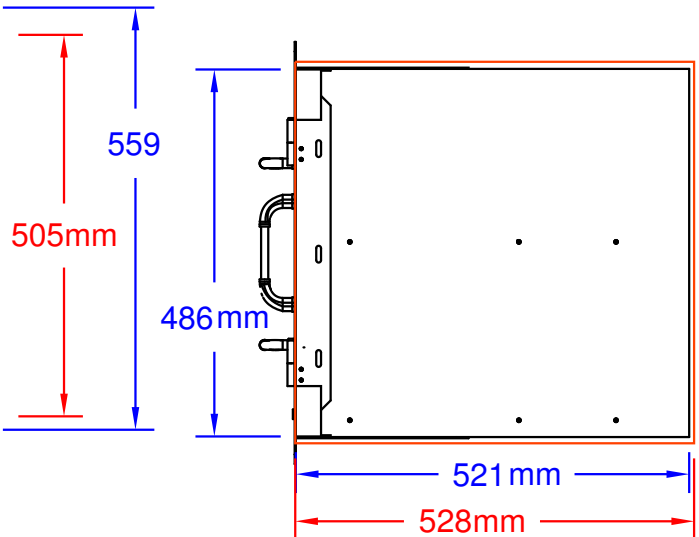

ITEMS: #25876  
DOUBLE DOOR DARWER COMBO

Top View

Isometric View

Front View

Side View

SPEC SHEET NOTES:

- 1. CUT DIMENSION 790L X 528D X 505H
- 2. SCALE: 1 : 10 ( Printer page scaling none, do not use fit to printable area option)
- 3. REVISION: 08/2018