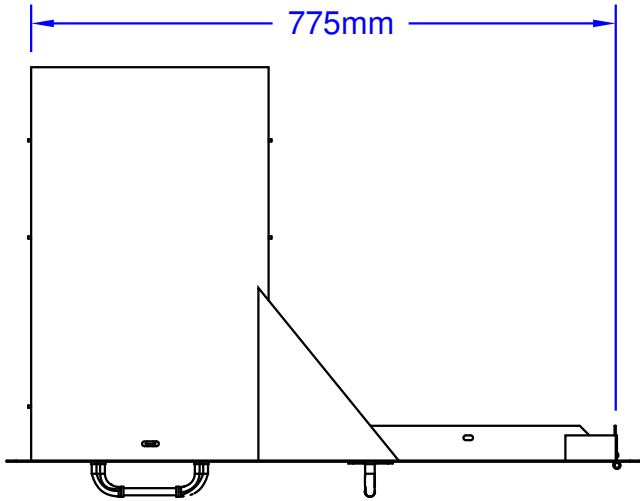

ITEMS: #25876  
DOUBLE DOOR DARWER COMBO

Top View

Isometric View

Front View

Side View

SPEC SHEET NOTES:

- 1. CUT DIMENSION 790L X 528D X 505H
- 2. SCALE: 1 : 10 ( Printer page scaling none, do not use fit to printable area option)
- 3. REVISION: 08/2018