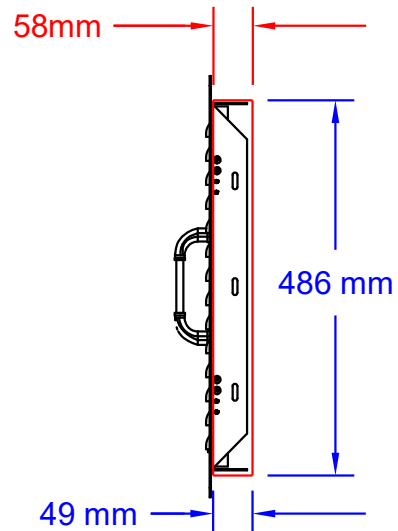

ITEMS: #89977
SINGLE ACCESS VENTED DOOR

Top View

Isometric View

Front View

Side View

SPEC SHEET NOTES:

1. CUTOUT DIMENSIONS: 400X 58D X 496H
2. SCALE: 1 : 10 (Printer page scaling none, do not use fit to printable area option)
3. REVISION: 10/2021