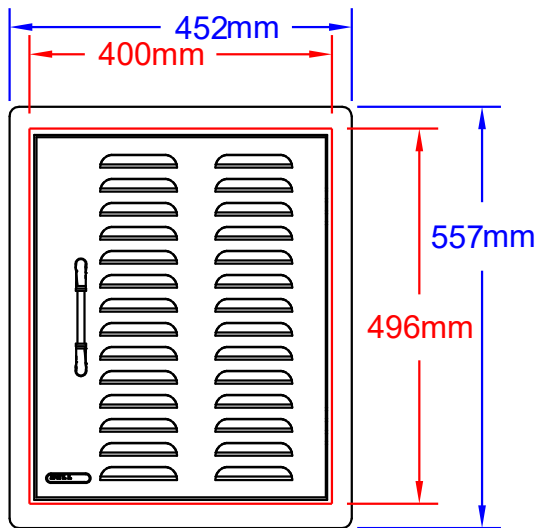

ITEMS: #89977
SINGLE ACCESS VENTED DOOR

Top View

Isometric View

Front View

Side View

SPEC SHEET NOTES:

1. CUTOUT DIMENSIONS: 400X 58D X 496H
2. SCALE: 1 : 10 (Printer page scaling none, do not use fit to printable area option)
3. REVISION: 10/2021