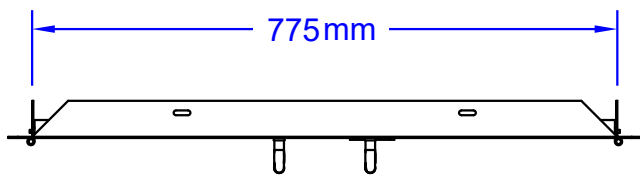

ITEMS: #33568
76CM DOUBLE DOOR

Top View

Isometric View

Front View

Side View

SPEC SHEET NOTES:

1. CUTOUT DIMENSIONS: 790L X 58D X 505H
2. SCALE: 1 : 10 (Printer page scaling none, do not use fit to printable area option)
3. REVISION: 07/2018