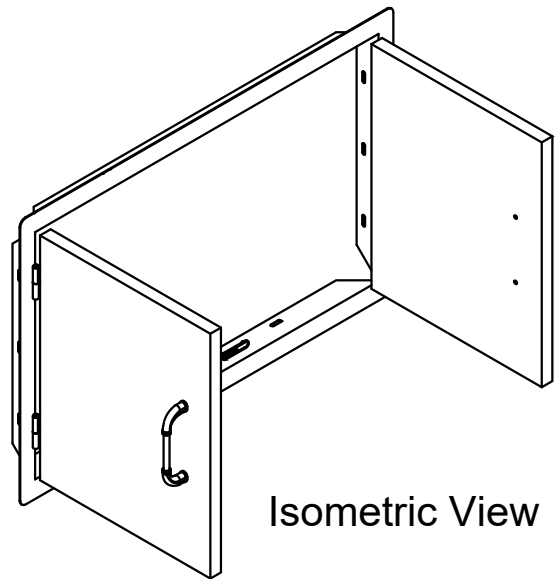

ITEMS: #33568
76CM DOUBLE DOOR

Top View

Isometric View

Front View

Side View

SPEC SHEET NOTES:

1. CUTOUT DIMENSIONS: 790L X 58D X 505H
2. SCALE: 1 : 10 (Printer page scaling none, do not use fit to printable area option)
3. REVISION: 07/2018