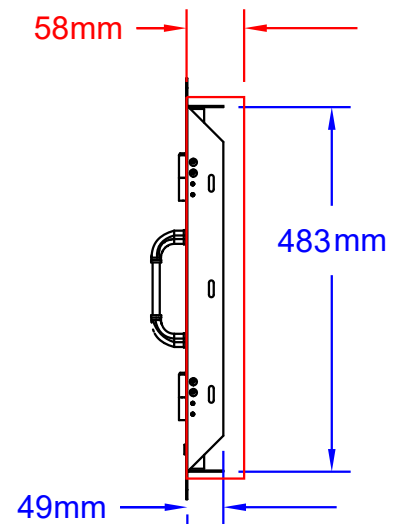

ITEMS: #33568
76CM DOUBLE DOOR

Top View

Isometric View

Front View

Side View

SPEC SHEET NOTES:

1. CUTOUT DIMENSIONS: 790L X 58D X 505H
2. SCALE: 1 : 10 (Printer page scaling none, do not use fit to printable area option)
3. REVISION: 07/2018