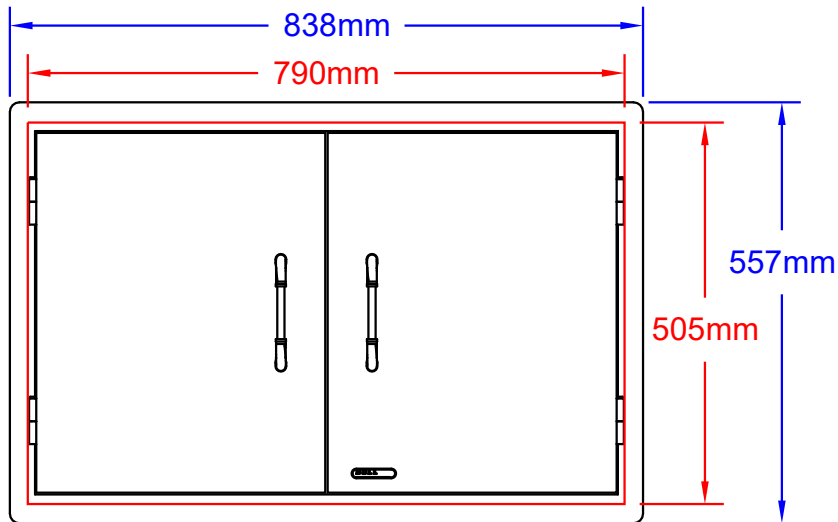

ITEMS: #33568
76CM DOUBLE DOOR

Top View

Isometric View

Front View

Side View

SPEC SHEET NOTES:

1. CUTOUT DIMENSIONS: 790L X 58D X 505H
2. SCALE: 1 : 10 (Printer page scaling none, do not use fit to printable area option)
3. REVISION: 07/2018